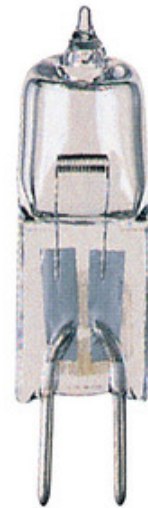

BRAND

Bulbrite

DESCRIPTION

JC type G4 Bipin base low voltage 24 volt halogen bulb. UV stop. Average lamp life 2000 hours. Note: This is a 24 volt bulb and will only work when using fixtures with 24 volt power supplies.

SHADE COLOR	Clear
BODY FINISH	N/A
WATTAGE	10W
DIMMER	N/A
DIMENSIONS	1.25"L
LAMP	1 x JC/G4 (bipin)/10W/24V Halogen

Technical Information

LUMINOUS FLUX	140 lumens
LUMENS/WATT	14.00
LAMP COLOR	2800 K
COLOR RENDERING	100 CRI
BEAM ANGLE	360°