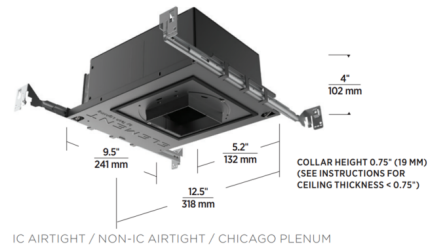

CLICK TO VIEW PRODUCT

Notes: