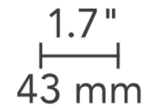

CLICK TO VIEW PRODUCT

Notes: