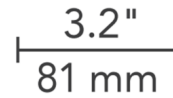

CLICK TO VIEW PRODUCT

Notes: