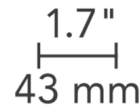

CLICK TO VIEW PRODUCT

Notes: