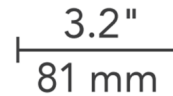

CLICK TO VIEW PRODUCT

Notes: