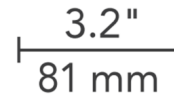

CLICK TO VIEW PRODUCT

Notes: