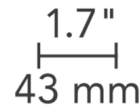

### Description

3 Inch Round Flangeless Bevel Shower Trim with Lens is made of die-cast aluminum with minimal thickness. Includes Solite soft focus lens at aperture. Suitable for wet locations. LED module included in housing. Note: A complete fixture requires a housing and trim, sold separately.

### Specifications

REFLECTOR/BAFFLE COLOR	Lensed
BODY FINISH	White
WATTAGE	N/A
DIMMER	N/A
DIMENSIONS	3.2"W
BULB NOT INCLUDED	LED/120-277V LED

### Technical Information

APERTURE SHAPE	Round
CEILING TYPE	Drywall Trimless/Flush
FUNCTION	Shower/Wet Location

Shown in white / lensed

CLICK TO VIEW PRODUCT

Notes: