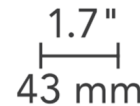

CLICK TO VIEW PRODUCT

Notes: