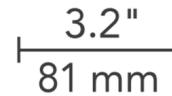

CLICK TO VIEW PRODUCT

Notes: