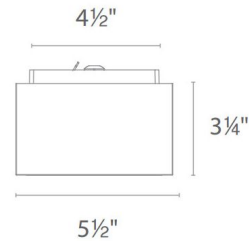

CLICK TO VIEW PRODUCT

Notes: