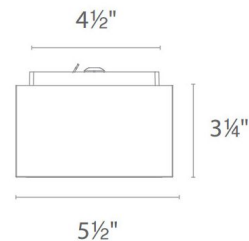

CLICK TO VIEW PRODUCT

Notes: