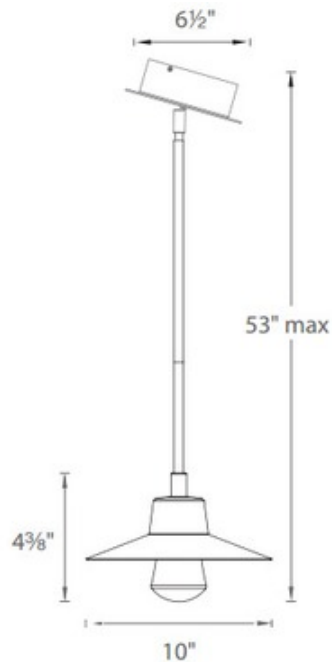

# Suspense Outdoor Pendant

**Description:**

Suspense Outdoor Dark Sky Pendant features thick clear mouth-blown glass with a Brushed Aluminum, Black or Bronze finish. Twist-lock glass for seamless appearance. Dark Sky Ordinance was developed as outdoor lighting standards that reduce glare, light trespass, and sky glow. One 120 volt LED module is included. Universal voltage driver. Three 12 inch downrods and one 6 inch downrod included. Adjustable for slope ceiling application. Dimmable with a low voltage electronic dimmer, sold separately.

Shown in: Brushed Aluminum / Clear

List Price: \$436.25  
 Our Price: \$349.00

Shade Color: Clear  
 Body Finish: Brushed Aluminum  
 Lamp: 1 x LED/12W/120V LED  
 Wattage: 12W  
 Dimmer: Low Voltage Electronic  
 Dimensions: 53"L x 10"W x 4.675"H

**Technical Information**

Luminous Flux: 677 lumens  
 Lumens/Watt: 56.42  
 Lamp Color: 3000 K  
 Color Rendering: 90 CRI  
 Lamp Life: 50000 hours

|                                  |  |               |                    |
|----------------------------------|--|---------------|--------------------|
| Product Number: <b>MFR365731</b> |  |               |                    |
| Company:                         |  | Fixture Type: | Date: Oct 20, 2019 |
| Project:                         |  | Approved By:  |                    |