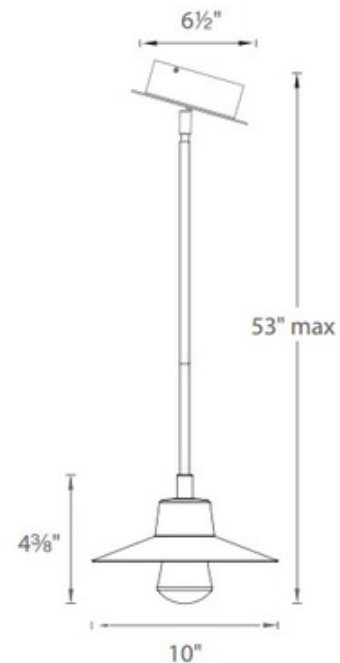

COMPANY	PROJECT	FIXTURE TYPE	APPROVED BY	DATE