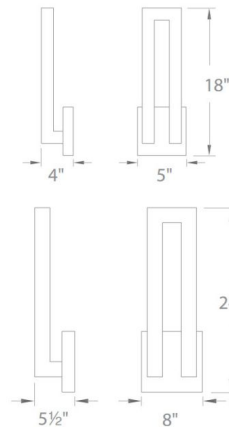

By Modern Forms

Description

Forq Outdoor Wall Sconce features a Black, Graphite or Bronze finish. Available in small and large sizes. One 22/33 watt, 120 volt 3000K 90CRI 1846/1546 lumens LED type bulb is included. Dimmable with a standard low voltage electronic dimmer, sold separately. Small is ADA compliant. ETL listed. Wet Location rated. Small: 5 inch width x 18 inch height x 4 inch depth. Large: 8 inch width x 24 inch height x 5.5 inch depth.

Specifications

COLOR N/A
BODY FINISH Black
WATTAGE 33W
DIMMER Low Voltage Electronic
DIMENSIONS 8"W x 24"H x 5.5"D
INTEGRATED LED MODULE 1 x LED/33W/120V LED
COUNTRY OF ORIGIN China

Technical Information

COLOR RENDERING 90 CRI
LAMP COLOR 3000K
LUMENS/WATT 46.85
LUMINOUS FLUX 1546 lumens

Shown in black

CLICK TO VIEW PRODUCT

Notes: