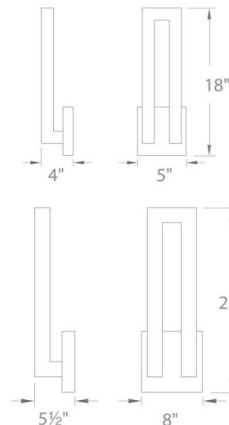

Description

Forq Outdoor Wall Sconce features a Black, Graphite or Bronze finish. Available in small and large sizes. One 22/33 watt, 120 volt 3000K 90CRI 1846/1546 lumens LED type bulb is included. Dimmable with a standard low voltage electronic dimmer, sold separately. Small is ADA compliant. ETL listed. Wet Location rated. Small: 5 inch width x 18 inch height x 4 inch depth. Large: 8 inch width x 24 inch height x 5.5 inch depth.

Specifications

COLOR	N/A
BODY FINISH	Black
WATTAGE	33W
DIMMER	Low Voltage Electronic
DIMENSIONS	8"W x 24"H x 5.5"D
INTEGRATED LED MODULE	1 x LED/33W/120V LED
COUNTRY OF ORIGIN	China

Technical Information

COLOR RENDERING	90 CRI
LAMP COLOR	3000K
LUMENS/WATT	46.85
LUMINOUS FLUX	1546 lumens

Shown in black

CLICK TO VIEW PRODUCT

Notes: