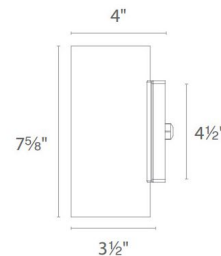

## Vessel Outdoor Up/Down Wall Sconce By Modern Forms

### Specifications

COLOR . . . . . Silk Screened  
BODY FINISH . . . . . Bronze  
WATTAGE . . . . . 29W  
DIMMER . . . . . Low Voltage Electronic  
DIMENSIONS . . . . . 3.5"W x 7.625"H x 4"D  
INTEGRATED LED MODULE . . . . . 1 x LED/29W/120-277V LED  
COUNTRY OF ORIGIN . . . . . China