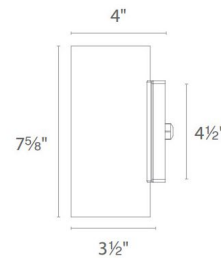

Shown in bronze / silk screened

Specifications

COLOR	Silk Screened
BODY FINISH	Bronze
WATTAGE	29W
DIMMER	Low Voltage Electronic
DIMENSIONS	3.5"W x 7.625"H x 4"D
INTEGRATED LED MODULE	1 x LED/29W/120-277V LED
COUNTRY OF ORIGIN	China