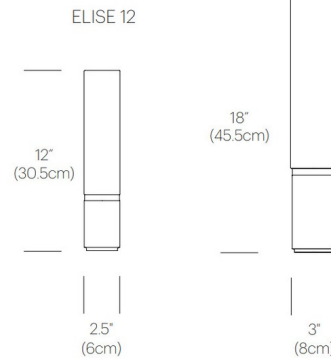

Shown in black / frosted

ELISE 18

Specifications

COLOR Frosted
BODY FINISH Black
WATTAGE 8W
DIMMER Included
DIMENSIONS 2.5"W x 12"H
BULB INCLUDED 1 x BT15/Medium (E26)/8W/120V LED

CLICK TO VIEW PRODUCT

Notes: