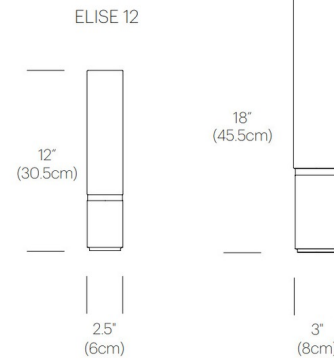

### Specifications

COLOR . . . . . Frosted  
BODY FINISH . . . . . Black  
WATTAGE . . . . . 8W  
DIMMER . . . . . Included  
DIMENSIONS . . . . . 2.5"W x 12"H  
BULB INCLUDED . . . . . 1 x BT15/Medium (E26)/8W/120V LED