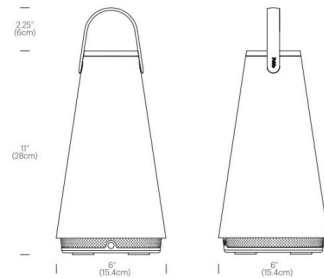

### Specifications

COLOR	N/A
BODY FINISH	Silver
WATTAGE	12W
DIMMER	Included
DIMENSIONS	6"W x 13.25"H
INTEGRATED LED MODULE	1 x LED/12W/120V LED