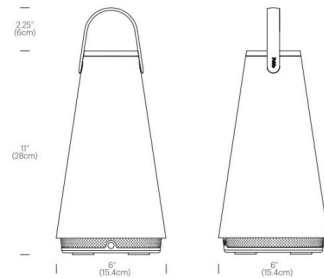

CLICK TO VIEW PRODUCT

Notes: