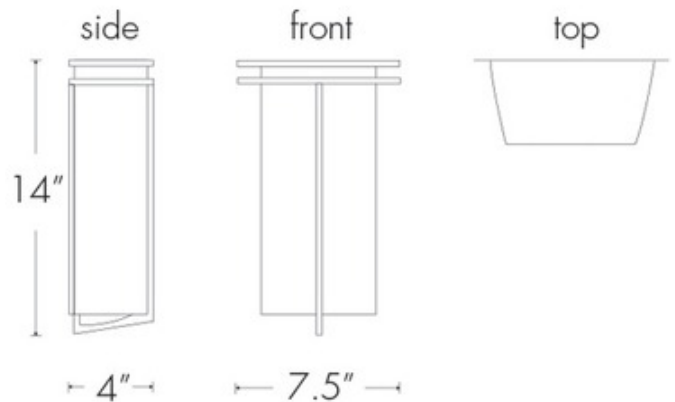

COMPANY

PROJECT

FIXTURE TYPE

APPROVED BY

DATE