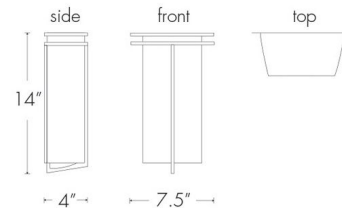

Description

Synergy 0486 Outdoor Wall Light features a White Swirl or Opal diffuser with a Chrome, Cast Bronze, Smokey Brass, or Black finish. One 60 watt, 120 volt A19 Medium base incandescent bulb is required, but not included. ADA compliant. Made in the USA. UL and cUL listed. Wet location rated. 7.5 inch width x 14 inch height x 4 inch depth.

Shown in chrome / white swirl

Specifications

COLOR White Swirl
BODY FINISH Chrome
WATTAGE 43W
DIMMER Standard 120V
DIMENSIONS 7.5"W x 14"H x 4"D
BULB NOT INCLUDED 1 x A19/Medium (E26)/43W/120V Incandescent
COUNTRY OF ORIGIN United States