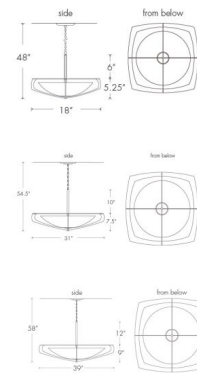

Description

Synergy 0492 Pendant features an Opal or White Swirl diffuser with a Cast Bronze, Black, or Chrome finish. Available in small, medium, and large sizes with LED or Incandescent lamping options. Incandescent: For small, two 60 watt, 120 volt B10 Candelabra base bulbs are required, but not included. For medium and large, 60 watt, 120 volt A19 type medium base incandescent bulbs are required, but not included. LED: One 12/30 watt, 120 volt 3000K 85CRI LED type bulb is included. Dimmable with a 0-10V dimmer, sold separately. Made in the USA. Small: 18 inch width x 5.25 inch height x 48 inch maximum length. Medium: 31 inch width x 7.5 inch height x 54.5 inch maximum length. Large: 39 inch width x 9 inch height x 58 inch maximum length.

Shown in cast bronze / opal

Specifications

COLOR	Opal
BODY FINISH	Cast Bronze
WATTAGE	80W
DIMMER	Standard 120V
DIMENSIONS	48"L x 18"W x 5.25"H
BULB NOT INCLUDED	2 x B10/Candelabra (E12)/40W/120V Incandescent
COUNTRY OF ORIGIN	United States