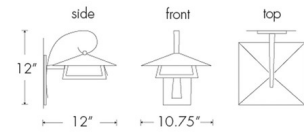

Shown in cast bronze / opal

Specifications

COLOR	Opal
BODY FINISH	Cast Bronze
WATTAGE	8W
DIMMER	Low Voltage Electronic
DIMENSIONS	10.75"W x 12"H x 12"D
INTEGRATED LED MODULE	1 x LED/8W/120-277V LED
COUNTRY OF ORIGIN	United States