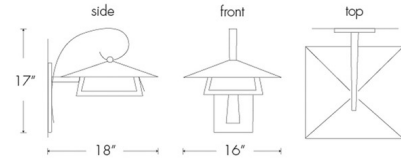

### Specifications

COLOR	Opal
BODY FINISH	Cast Bronze
WATTAGE	8W
DIMMER	Low Voltage Electronic
DIMENSIONS	10.75"W x 12"H x 12"D
INTEGRATED LED MODULE	1 x LED/8W/120-277V LED
COUNTRY OF ORIGIN	United States