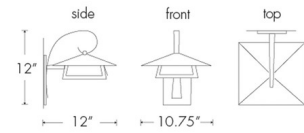

### Specifications

COLOR	Opal
BODY FINISH	Cast Bronze
WATTAGE	8W
DIMMER	Low Voltage Electronic
DIMENSIONS	10.75"W x 12"H x 12"D
INTEGRATED LED MODULE	1 x LED/8W/120-277V LED
COUNTRY OF ORIGIN	United States