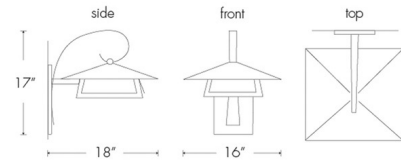

Description

The Profiles Lantern Outdoor Wall Sconce is a clean detailed piece, perfect in a variety of exterior spaces. The sleek lantern style metal frame is complemented by an Opal acrylic diffuser that add a contemporary vibe. Available with Cast Bronze, Black, or Chrome finishes in two sizes. Made in the USA. Wet location rated. UL listed.

Shown in cast bronze / opal

Specifications

COLOR	Opal
BODY FINISH	Cast Bronze
WATTAGE	8W
DIMMER	Low Voltage Electronic
DIMENSIONS	10.75"W x 12"H x 12"D
INTEGRATED LED MODULE	1 x LED/8W/120-277V LED
COUNTRY OF ORIGIN	United States