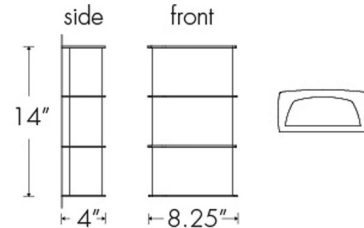

Description

The Ellipse Square Outdoor Wall Sconce is a clean detailed piece, perfect in a variety of exterior spaces. The square acrylic diffuser is available in White Swirl or Opal and surrounded by a frame in Cast Bronze, Black, or Chrome. ADA compliant. Wet location rated. Made in the USA. UL listed.

Shown in chrome / white swirl

Specifications

COLOR	White Swirl
BODY FINISH	Chrome
WATTAGE	13W
DIMMER	Low Voltage Electronic
DIMENSIONS	8.25"W x 15"H x 4"D
INTEGRATED LED MODULE	1 x LED/13W/120-277V LED
COUNTRY OF ORIGIN	United States