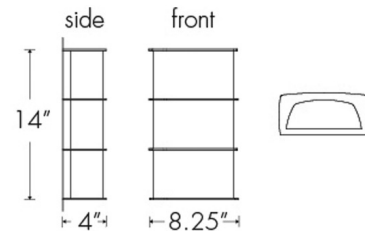

### Specifications

COLOR	White Swirl
BODY FINISH	Chrome
WATTAGE	13W
DIMMER	Low Voltage Electronic
DIMENSIONS	8.25"W x 15"H x 4"D
INTEGRATED LED MODULE	1 x LED/13W/120-277V LED
COUNTRY OF ORIGIN	United States