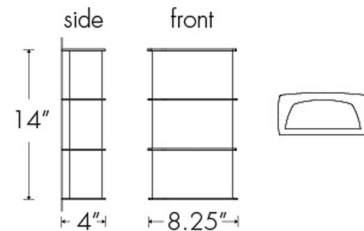

Shown in chrome / white swirl

Specifications

COLOR	White Swirl
BODY FINISH	Chrome
WATTAGE	8W
DIMMER	0-10V
DIMENSIONS	8.25"W x 15"H x 4"D
INTEGRATED LED MODULE	1 x LED/8W/120-277V LED
COUNTRY OF ORIGIN	United States