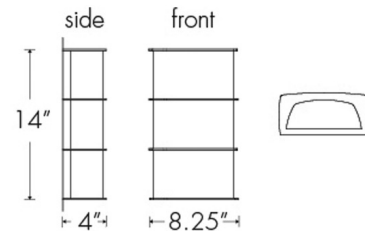

Shown in chrome / white swirl

Specifications

COLOR	White Swirl
BODY FINISH	Chrome
WATTAGE	8W
DIMMER	0-10V
DIMENSIONS	8.25"W x 15"H x 4"D
INTEGRATED LED MODULE	1 x LED/8W/120-277V LED
COUNTRY OF ORIGIN	United States