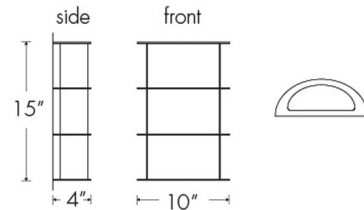

Shown in black / opal

Specifications

COLOR	Opal
BODY FINISH	Black
WATTAGE	13W
DIMMER	Low Voltage Electronic
DIMENSIONS	10"W x 15"H x 4"D
INTEGRATED LED MODULE	1 x LED/13W/120-277V LED
COUNTRY OF ORIGIN	United States