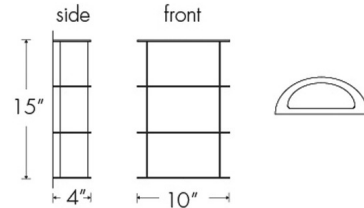

Shown in black / opal

Specifications

COLOR	Opal
BODY FINISH	Black
WATTAGE	13W
DIMMER	Low Voltage Electronic
DIMENSIONS	10"W x 15"H x 4"D
INTEGRATED LED MODULE	1 x LED/13W/120-277V LED
COUNTRY OF ORIGIN	United States