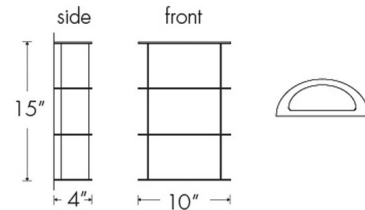

### Specifications

|                       |                         |
|-----------------------|-------------------------|
| COLOR                 | Opal                    |
| BODY FINISH           | Black                   |
| WATTAGE               | 8W                      |
| DIMMER                | 0-10V                   |
| DIMENSIONS            | 10"W x 15"H x 4"D       |
| INTEGRATED LED MODULE | 1 x LED/8W/120-277V LED |
| COUNTRY OF ORIGIN     | United States           |