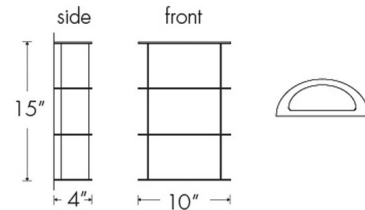

### Specifications

COLOR	Opal
BODY FINISH	Black
WATTAGE	8W
DIMMER	0-10V
DIMENSIONS	10"W x 15"H x 4"D
INTEGRATED LED MODULE	1 x LED/8W/120-277V LED
COUNTRY OF ORIGIN	United States

CLICK TO VIEW PRODUCT

Notes: