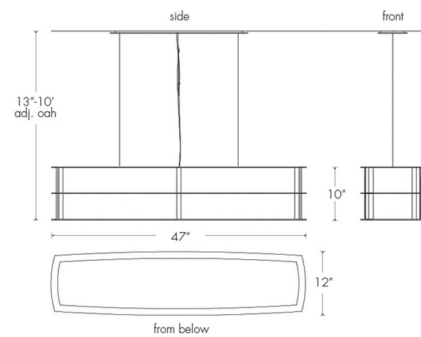

Description

The Ellipse Rectangle Pendant is a clean detailed piece, perfect in a variety of spaces in your home. The rectangular acrylic diffuser is available in White Swirl or Opal and surrounded by a frame in Cast Bronze, Black, or Chrome. Canopy: 12 inch x 6 inch rectangle. Damp location rated. Made in the USA. UL listed.

Shown in black / opal

Specifications

COLOR	Opal
BODY FINISH	Black
WATTAGE	34W
DIMMER	0-10V
DIMENSIONS	47"W x 10"H
INTEGRATED LED MODULE	1 x LED/34W/120-277V LED
COUNTRY OF ORIGIN	United States

Technical Information

PRODUCT DIMENSIONS Max Overall length: 120"

CLICK TO VIEW PRODUCT

Notes: