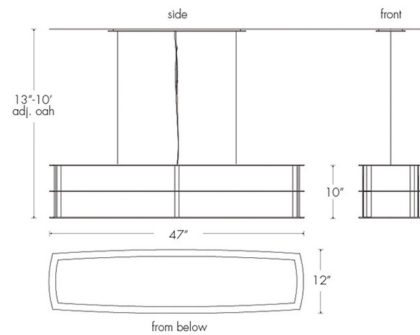

Description

The Ellipse Rectangle Pendant is a clean detailed piece, perfect in a variety of spaces in your home. The rectangular acrylic diffuser is available in White Swirl or Opal and surrounded by a frame in Cast Bronze, Black, or Chrome. Canopy: 12 inch x 6 inch rectangle. Damp location rated. Made in the USA. UL listed.

Shown in black / opal

Specifications

COLOR	Opal
BODY FINISH	Black
WATTAGE	34W
DIMMER	0-10V
DIMENSIONS	47"W x 10"H
INTEGRATED LED MODULE	1 x LED/34W/120-277V LED
COUNTRY OF ORIGIN	United States

Technical Information

PRODUCT DIMENSIONS Max Overall length: 120"

CLICK TO VIEW PRODUCT

Notes: