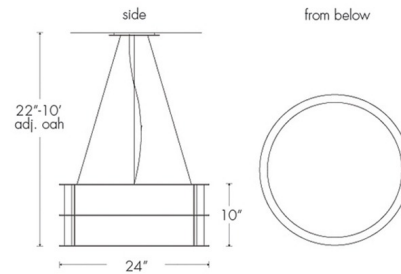

### Description

The Ellipse Round Pendant is a clean detailed piece, perfect in a variety of spaces in your home. The round acrylic diffuser is available in White Swirl or Opal and surrounded by a frame in Cast Bronze, Black, or Chrome. Canopy: 6 inch diameter. Damp location rated. Made in the USA. UL listed.

### Specifications

COLOR	White Swirl
BODY FINISH	Cast Bronze
WATTAGE	16W
DIMMER	0-10V
DIMENSIONS	24"W x 10"H
INTEGRATED LED MODULE	1 x LED/16W/120-277V LED
COUNTRY OF ORIGIN	United States

### Technical Information

PRODUCT DIMENSIONS	Max Overall Length: 120"
--------------------	--------------------------

CLICK TO VIEW PRODUCT

Notes: