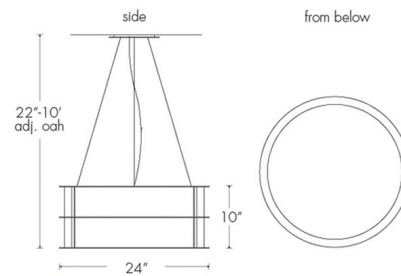

### Description

The Ellipse Round Pendant is a clean detailed piece, perfect in a variety of spaces in your home. The round acrylic diffuser is available in White Swirl or Opal and surrounded by a frame in Cast Bronze, Black, or Chrome. Canopy: 6 inch diameter. Damp location rated. Made in the USA. UL listed.

### Specifications

COLOR	White Swirl
BODY FINISH	Cast Bronze
WATTAGE	16W
DIMMER	0-10V
DIMENSIONS	24"W x 10"H
INTEGRATED LED MODULE	1 x LED/16W/120-277V LED
COUNTRY OF ORIGIN	United States

### Technical Information

PRODUCT DIMENSIONS	Max Overall Length: 120"
--------------------	--------------------------

CLICK TO VIEW PRODUCT

Notes: