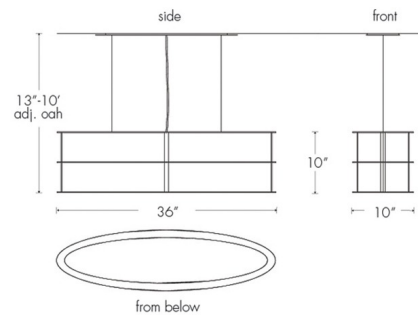

Description

The Ellipse Oval Pendant is a clean detailed piece, perfect in a variety of spaces in your home. The oval acrylic diffuser is available in White Swirl or Opal and surrounded by a frame in Cast Bronze, Black, or Chrome. Canopy: 20 inch x 6 inch rectangle. Damp location rated. Made in the USA. UL listed.

Shown in black / white swirl

Specifications

COLOR	White Swirl
BODY FINISH	Black
WATTAGE	34W
DIMMER	0-10V
DIMENSIONS	120"L x 36"W x 10"H
INTEGRATED LED MODULE	1 x LED/34W/120-277V LED
COUNTRY OF ORIGIN	United States

Technical Information

PRODUCT DIMENSIONS Max Overall Length: 120"

CLICK TO VIEW PRODUCT

Notes: