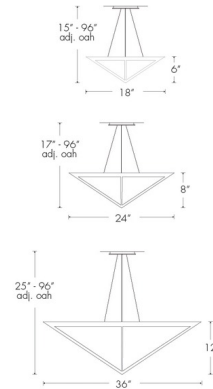

### Specifications

COLOR	White Swirl
BODY FINISH	Black
WATTAGE	120W
DIMMER	Standard 120V
DIMENSIONS	18"W x 6"H
BULB NOT INCLUDED	2 x A19/Medium (E26)/60W/120V Incandescent
COUNTRY OF ORIGIN	United States

### Technical Information

PRODUCT DIMENSIONS	Max Overall Length: 96"
--------------------	-------------------------

Notes:

Shown in black / white swirl

CLICK TO VIEW PRODUCT