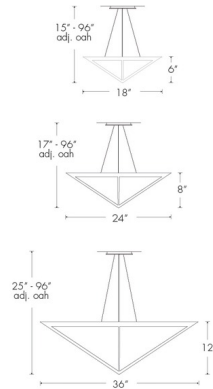

Description

The Profiles Pendant is a detailed piece, perfect for a variety of spaces in your home. The White Swirl or Opal acrylic diffuser is surrounded by a detailed frame in Black, Cast Bronze, or Chrome finish. Available in three sizes with incandescent or LED lamping options. Canopy: 6 inch square. Damp location rated. Made in the USA. UL listed.

Shown in black / white swirl

Specifications

COLOR	White Swirl
BODY FINISH	Black
WATTAGE	120W
DIMMER	Standard 120V
DIMENSIONS	18"W x 6"H
BULB NOT INCLUDED	2 x A19/Medium (E26)/60W/120V Incandescent
COUNTRY OF ORIGIN	United States

Technical Information

PRODUCT DIMENSIONS	Max Overall Length: 96"
--------------------	-------------------------

CLICK TO VIEW PRODUCT

Notes: