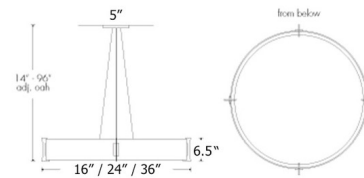

Description

The Genesis Curved Bar Pendant brings an understated elegance to your interior space. The acrylic diffuser features decorative curved bar accents. Features a White Swirl or Opal acrylic diffuser and Cast Bronze, Black, or Chrome finish. Available in three sizes with integrated LED or incandescent lamping options. Canopy: 5 inch diameter. Damp location rated. Made in the USA. UL listed.

Shown in chrome / white swirl

Specifications

COLOR	White Swirl
BODY FINISH	Chrome
WATTAGE	240W
DIMMER	Standard 120V
DIMENSIONS	.96"L x 16"W x 5.5"H
BULB NOT INCLUDED	4 x A19/Medium (E26)/60W/120V Incandescent
COUNTRY OF ORIGIN	United States

Technical Information

PRODUCT DIMENSIONS	Cord Length: 87"
--------------------	------------------

CLICK TO VIEW PRODUCT

Notes: