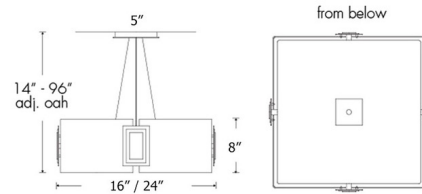

Shown in chrome / opal

Specifications

COLOR Opal
BODY FINISH Chrome
WATTAGE 120W
DIMMER Standard 120V
DIMENSIONS 96"L x 16"W x 10.5"H
BULB NOT INCLUDED 2 x A19/Medium (E26)/60W/120V Incandescent
COUNTRY OF ORIGIN United States

Technical Information

PRODUCT DIMENSIONS Cord Length: 86"

CLICK TO VIEW PRODUCT

Notes: