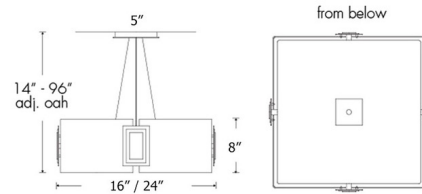

Shown in chrome / opal

Specifications

COLOR	Opal
BODY FINISH	Chrome
WATTAGE	120W
DIMMER	Standard 120V
DIMENSIONS	96"L x 16"W x 10.5"H
BULB NOT INCLUDED	2 x A19/Medium (E26)/60W/120V Incandescent
COUNTRY OF ORIGIN	United States

Technical Information

PRODUCT DIMENSIONS	Cord Length: 86"
--------------------	------------------

CLICK TO VIEW PRODUCT

Notes: