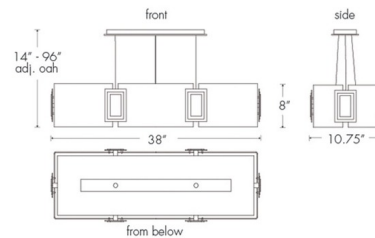

Description

The Genesis Split Linear Pendant brings an understated elegance to your interior space. The acrylic diffuser is split with decorative metal plate accents. Features a White Swirl or Opal acrylic diffuser and Cast Bronze, Black, or Chrome finish. Available with integrated LED or incandescent lamping options. Canopy: 14 x 5 inch rectangle. Damp location rated. Made in the USA. UL listed.

Shown in chrome / opal

Specifications

COLOR	Opal
BODY FINISH	Chrome
WATTAGE	34W
DIMMER	0-10V
DIMENSIONS	38\"L x 8\"H x 10.75\"D
INTEGRATED LED MODULE	1 x LED/34W/120-277V LED
COUNTRY OF ORIGIN	United States

Technical Information

PRODUCT DIMENSIONS	Cord Length: 90"
--------------------	------------------

CLICK TO VIEW PRODUCT

Notes: