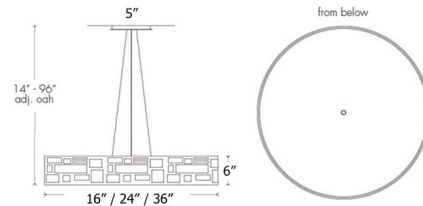

Description

The Genesis Geo Pendant brings an understated elegance to your interior space. The acrylic diffuser is surrounded by a geometric metal frame, casting unique shadows all around. Features a White Swirl or Opal acrylic diffuser and Cast Bronze, Black, or Chrome finish. Available in three sizes with integrated LED or incandescent lamping options. Canopy: 5 inch diameter. Damp location rated. Made in the USA. UL listed.

Shown in chrome / opal

Specifications

COLOR	Opal
BODY FINISH	Chrome
WATTAGE	12W
DIMMER	0-10V
DIMENSIONS	96"L x 16"W x 6"H
INTEGRATED LED MODULE	1 x LED/12W/120-277V LED
COUNTRY OF ORIGIN	United States

Technical Information

PRODUCT DIMENSIONS	Cord Length: 88"
--------------------	------------------

CLICK TO VIEW PRODUCT

Notes: