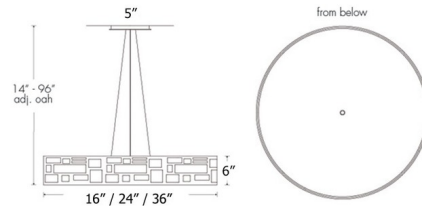

Description

The Genesis Geo Pendant brings an understated elegance to your interior space. The acrylic diffuser is surrounded by a geometric metal frame, casting unique shadows all around. Features a White Swirl or Opal acrylic diffuser and Cast Bronze, Black, or Chrome finish. Available in three sizes with integrated LED or incandescent lamping options. Canopy: 5 inch diameter. Damp location rated. Made in the USA. UL listed.

Shown in chrome / opal

Specifications

COLOR	Opal
BODY FINISH	Chrome
WATTAGE	12W
DIMMER	0-10V
DIMENSIONS	96"L x 16"W x 6"H
INTEGRATED LED MODULE	1 x LED/12W/120-277V LED
COUNTRY OF ORIGIN	United States

Technical Information

PRODUCT DIMENSIONS	Cord Length: 88"
--------------------	------------------

CLICK TO VIEW PRODUCT

Notes: