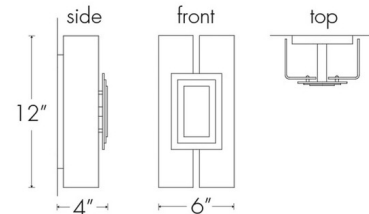

Description

The Genesis Tall Split Wall Sconce brings an understated elegance to your interior space. The acrylic diffuser is split with a decorative metal plate accent. Features a White Swirl or Opal acrylic diffuser and Cast Bronze, Black, or Chrome finish. Available with an integrated LED light source or incandescent bulbs. ADA compliant. Damp location rated. Made in the USA. UL listed.

Shown in chrome / white swirl

Specifications

COLOR White Swirl
BODY FINISH Chrome
WATTAGE 12W
DIMMER 0-10V
DIMENSIONS 6"W x 12"H x 4"D
INTEGRATED LED MODULE 1 x LED/12W/120-277V LED
COUNTRY OF ORIGIN United States

Technical Information

PRODUCT DIMENSIONS Backplate: 5" x 8"

CLICK TO VIEW PRODUCT

Notes: