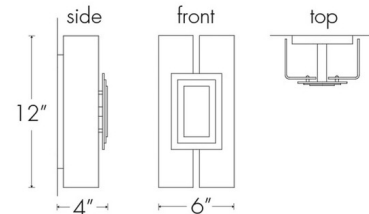

Description

The Genesis Tall Split Wall Sconce brings an understated elegance to your interior space. The acrylic diffuser is split with a decorative metal plate accent. Features a White Swirl or Opal acrylic diffuser and Cast Bronze, Black, or Chrome finish. Available with an integrated LED light source or incandescent bulbs. ADA compliant. Damp location rated. Made in the USA. UL listed.

Shown in chrome / white swirl

Specifications

COLOR	White Swirl
BODY FINISH	Chrome
WATTAGE	12W
DIMMER	0-10V
DIMENSIONS	6"W x 12"H x 4"D
INTEGRATED LED MODULE	1 x LED/12W/120-277V LED
COUNTRY OF ORIGIN	United States

Technical Information

PRODUCT DIMENSIONS	Backplate: 5" x 8"
--------------------	--------------------

CLICK TO VIEW PRODUCT

Notes: