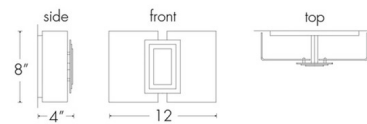

Description

The Genesis Wide Split Wall Sconce brings an understated elegance to your interior space. The acrylic diffuser is split with a decorative metal plate accent. Features a White Swirl or Opal acrylic diffuser and Cast Bronze, Black, or Chrome finish. Available with an integrated LED light source or incandescent bulbs. ADA compliant. Damp location rated. Made in the USA. UL listed.

Shown in cast bronze / opal

Specifications

COLOR	Opal
BODY FINISH	Cast Bronze
WATTAGE	80W
DIMMER	Standard 120V
DIMENSIONS	12"W x 8"H x 4"D
BULB NOT INCLUDED	2 x B10/Candelabra (E12)/40W/120V Incandescent
COUNTRY OF ORIGIN	United States

Technical Information

PRODUCT DIMENSIONS	Backplate: 9" x 7"
--------------------	--------------------

CLICK TO VIEW PRODUCT

Notes: