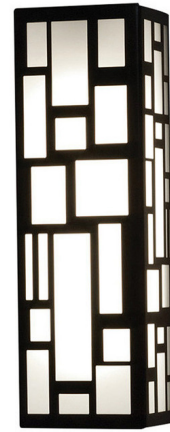

# Lightology

lightology.com  
866-954-4489  
07-03-26

Project: \_\_\_\_\_

Company: \_\_\_\_\_

Location: \_\_\_\_\_ Fixture Type: \_\_\_\_\_

SPEC #: **ULT366732**

Approved On: \_\_\_\_\_ Approved By: \_\_\_\_\_

## Genesis Geo Wall Sconce By UltraLights

### Description

The Genesis Geo Wall Sconce brings an understated elegance to your interior space. The acrylic diffuser is surrounded by a geometric metal frame, casting unique shadows around your room.

Shown in black / opal