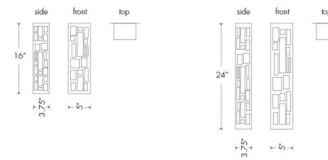

### Specifications

COLOR	Opal
BODY FINISH	Black
WATTAGE	8W
DIMMER	0-10V
DIMENSIONS	5"W x 16"H x 3.75"D
INTEGRATED LED MODULE	1 x LED/8W/120-277V LED
COUNTRY OF ORIGIN	United States

CLICK TO VIEW PRODUCT