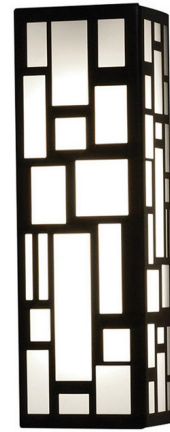

Lightology

lightology.com
866-954-4489
04-25-26

Project: _____

Company: _____

Location: _____ Fixture Type: _____

SPEC #: **ULT366732**

Approved On: _____ Approved By: _____

Genesis Geo Wall Sconce By UltraLights

Description

The Genesis Geo Wall Sconce brings an understated elegance to your interior space. The acrylic diffuser is surrounded by a geometric metal frame, casting unique shadows around your room.

Shown in black / opal

Specifications

COLOR	Opal
BODY FINISH	Black
WATTAGE	8W
DIMMER	0-10V
DIMENSIONS	5"W x 16"H x 3.75"D
INTEGRATED LED MODULE	1 x LED/8W/120-277V LED
COUNTRY OF ORIGIN	United States

CLICK TO VIEW PRODUCT

Notes: