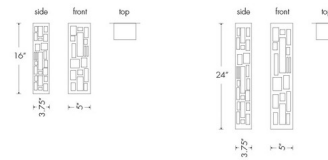

Specifications

COLOR	Opal
BODY FINISH	Black
WATTAGE	8W
DIMMER	0-10V
DIMENSIONS	5"W x 16"H x 3.75"D
INTEGRATED LED MODULE	1 x LED/8W/120-277V LED
COUNTRY OF ORIGIN	United States

CLICK TO VIEW PRODUCT

Notes: