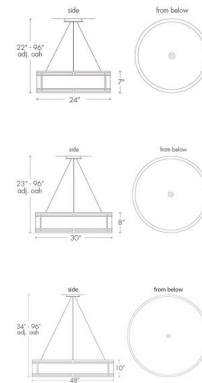

### Description

Tambour 13223 Pendant features a White Swirl or Opal diffuser with a Cast Bronze Chrome, or Black finish. Available in small, medium, and large sizes with LED or Incandescent lamping options. Incandescent: 60 watt, 120 volt A19 type medium base incandescent bulbs are required, but not included. LED: One 30/48 watt, 120 volt 3000K 85CRI LED type bulb is included. Dimmable with a 0-10V dimmer, sold separately. Made in the USA. UL and cUL listed. Small: 24 inch width x 7 inch height x 96 inch maximum length. Medium: 30 inch width x 8 inch height x 96 inch maximum length. Large: 48 inch width x 10 inch height x 96 inch maximum length.

### Specifications

COLOR	White Swirl
BODY FINISH	Cast Bronze
WATTAGE	172W
DIMMER	Standard 120V
DIMENSIONS	96"L x 24"W x 7"H
BULB NOT INCLUDED	4 x A19/Medium (E26)/43W/120V Incandescent
COUNTRY OF ORIGIN	United States