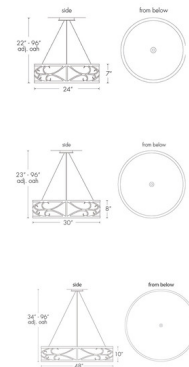

Description

Tambour 13224 Pendant features a White Swirl or Opal diffuser with a Black, Chrome, or Cast Bronze finish. Available in small, medium, and large sizes with LED or Incandescent lamping options. Incandescent: 60 watt, 120 volt A19 type medium base incandescent bulbs are required, but not included. LED: One 30/48 watt, 120 volt 3000K 85CRI LED type bulb is included. Dimmable with a 0-10V dimmer, sold separately. Made in the USA. Small: 24 inch width x 7 inch height x 96 inch maximum length. Medium: 30 inch width x 8 inch height x 96 inch maximum length. Large: 48 inch width x 10 inch height x 96 inch maximum length.

Shown in black / white swirl

Specifications

COLOR	White Swirl
BODY FINISH	Black
WATTAGE	172W
DIMMER	Standard 120V
DIMENSIONS	96"L x 24"W x 7"H
BULB NOT INCLUDED	4 x A19/Medium (E26)/43W/120V Incandescent
COUNTRY OF ORIGIN	United States