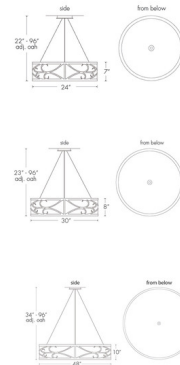

Description

Tambour 13224 Pendant features a White Swirl or Opal diffuser with a Black, Chrome, or Cast Bronze finish. Available in small, medium, and large sizes with LED or Incandescent lamping options. Incandescent: 60 watt, 120 volt A19 type medium base incandescent bulbs are required, but not included. LED: One 30/48 watt, 120 volt 3000K 85CRI LED type bulb is included. Dimmable with a 0-10V dimmer, sold separately. Made in the USA. Small: 24 inch width x 7 inch height x 96 inch maximum length. Medium: 30 inch width x 8 inch height x 96 inch maximum length. Large: 48 inch width x 10 inch height x 96 inch maximum length.

Shown in black / white swirl

Specifications

| | |
|-------------------|--|
| COLOR | White Swirl |
| BODY FINISH | Black |
| WATTAGE | 172W |
| DIMMER | Standard 120V |
| DIMENSIONS | 96"L x 24"W x 7"H |
| BULB NOT INCLUDED | 4 x A19/Medium (E26)/43W/120V Incandescent |
| COUNTRY OF ORIGIN | United States |