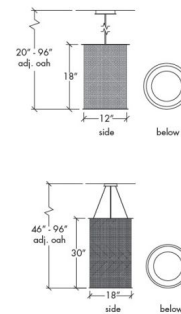

### Description

Clarus Round Shade Quatrefoil Cutout Pendant features an Opal diffuser with a Cast Bronze, Chrome, or Black finish. Available in small and large sizes with Incandescent or LED lamping options. Incandescent: 60 watt, 120 volt A19 type medium base incandescent bulbs are required, but not included. LED: One 16 watt, 120 volt 3000K 85CRI LED module is included. Made in the USA. UL and cUL listed. Small: 8 inch width x 30 inch height. Medium: 12 inch width x 18 inch height x 96 inch maximum length. Large: 18 inch width x 30 inch height x 96 inch maximum length.

### Specifications

COLOR	Opal
BODY FINISH	Black
WATTAGE	60W
DIMMER	Standard 120V
DIMENSIONS	96"L x 12"W x 18"H
BULB NOT INCLUDED	1 x A19/Medium (E26)/60W/120V Incandescent
COUNTRY OF ORIGIN	United States