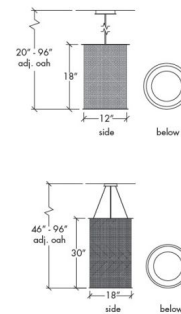

Description

Clarus Round Shade Quatrefoil Cutout Pendant features an Opal diffuser with a Cast Bronze, Chrome, or Black finish. Available in small and large sizes with Incandescent or LED lamping options. Incandescent: 60 watt, 120 volt A19 type medium base incandescent bulbs are required, but not included. LED: One 16 watt, 120 volt 3000K 85CRI LED module is included. Made in the USA. UL and cUL listed. Small: 8 inch width x 30 inch height. Medium: 12 inch width x 18 inch height x 96 inch maximum length. Large: 18 inch width x 30 inch height x 96 inch maximum length.

Shown in black / opal

Specifications

COLOR	Opal
BODY FINISH	Black
WATTAGE	60W
DIMMER	Standard 120V
DIMENSIONS	96"L x 12"W x 18"H
BULB NOT INCLUDED	1 x A19/Medium (E26)/60W/120V Incandescent
COUNTRY OF ORIGIN	United States