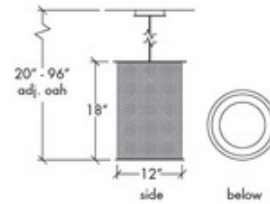

BRAND

UltraLights

DESCRIPTION

Clarus Round Shade Quatrefoil Cutout Pendant features an Opal diffuser with a Cast Bronze, Chrome, or Black finish. Available in small and large sizes with Incandescent or LED lamping options Incandescent: 60 watt, 120 volt A19 type medium base incandescent bulbs are required, but not included. LED: One 16 watt, 120 volt 3000K 85CRI LED module is included. Made in the USA. UL and cUL listed. Small: 8 inch width x 30 inch height. Medium: 12 inch width x 18 inch height x 96 inch maximum length. Large: 18 inch width x 30 inch height x 96 inch maximum length.

Shown in: Black / Opal

SHADE COLOR	Opal
BODY FINISH	Black
WATTAGE	60W
DIMMER	Standard 120V
DIMENSIONS	96"L x 12"W x 18"H
BULB NOT INCLUDED	
LAMP	1 x A19/Medium (E26)/60W/120V Incandescent

SPEC # ULT367056