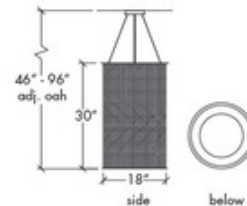

BRAND

UltraLights

DESCRIPTION

Clarus Round Shade Quatrefoil Cutout Pendant features an Opal diffuser with a Cast Bronze, Chrome, or Black finish. Available in small and large sizes with Incandescent or LED lamping options Incandescent: 60 watt, 120 volt A19 type medium base incandescent bulbs are required, but not included. LED: One 16 watt, 120 volt 3000K 85CRI LED module is included. Made in the USA. UL and cUL listed. Small: 8 inch width x 30 inch height. Medium: 12 inch width x 18 inch height x 96 inch maximum length. Large: 18 inch width x 30 inch height x 96 inch maximum length.

Shown in: Black / Opal

SHADE COLOR	Opal
BODY FINISH	Black
WATTAGE	60W
DIMMER	Standard 120V
DIMENSIONS	96"L x 12"W x 18"H
BULB NOT INCLUDED	
LAMP	1 x A19/Medium (E26)/60W/120V Incandescent

SPEC # ULT367056