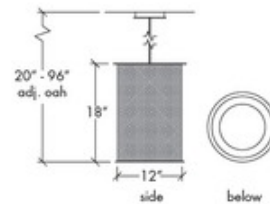

BRAND

UltraLights

DESCRIPTION

Clarus Round Shade Square Cutout Pendant features a Cast Bronze, Chrome, or Black finish. Available in small and large sizes with Incandescent or LED lighting options. Incandescent: 60 watt, 120 volt A19 type medium base incandescent bulbs are required, but not included. LED: One 16 watt, 120 volt 3000K 80CRI LED module is included. Dimmable with a 0-10V dimmer, sold separately. Made in the USA. UL and cUL listed. Small: 8 inch width x 30 inch height. Medium: 12 inch width x 18 inch height. Large: 18 inch width x 30 inch height. 96 inch maximum overall length.

Shown in: Cast Bronze / Opal

SHADE COLOR	Opal
BODY FINISH	Cast Bronze
WATTAGE	60W
DIMMER	Standard 120V
DIMENSIONS	96"L x 12"W x 18"H
BULB NOT INCLUDED	
LAMP	1 x A19/Medium (E26)/60W/120V Incandescent

SPEC # ULT367064