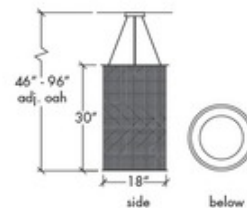

BRAND

UltraLights

DESCRIPTION

Clarus Round Shade Square Cutout Pendant features a Cast Bronze, Chrome, or Black finish. Available in small and large sizes with Incandescent or LED lighting options. Incandescent: 60 watt, 120 volt A19 type medium base incandescent bulbs are required, but not included. LED: One 16 watt, 120 volt 3000K 80CRI LED module is included. Dimmable with a 0-10V dimmer, sold separately. Made in the USA. UL and cUL listed. Small: 8 inch width x 30 inch height. Medium: 12 inch width x 18 inch height. Large: 18 inch width x 30 inch height. 96 inch maximum overall length.

Shown in: Cast Bronze / Opal

SHADE COLOR	Opal
BODY FINISH	Cast Bronze
WATTAGE	60W
DIMMER	Standard 120V
DIMENSIONS	96"L x 12"W x 18"H
BULB NOT INCLUDED	
LAMP	1 x A19/Medium (E26)/60W/120V Incandescent

SPEC # ULT367064