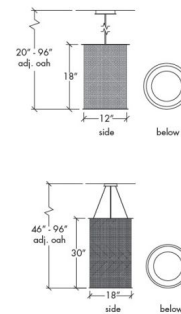

Description

Clarus Round Shade Square Cutout Pendant features a Cast Bronze, Chrome, or Black finish. Available in small and large sizes with Incandescent or LED lamping options. Incandescent: 60 watt, 120 volt A19 type medium base incandescent bulbs are required, but not included. LED: One 16 watt, 120 volt 3000K 80CRI LED module is included. Dimmable with a 0-10V dimmer, sold separately. Made in the USA. UL and cUL listed. Small: 8 inch width x 30 inch height. Medium: 12 inch width x 18 inch height. Large: 18 inch width x 30 inch height. 96 inch maximum overall length.

Shown in cast bronze / opal

Specifications

COLOR	Opal
BODY FINISH	Cast Bronze
WATTAGE	60W
DIMMER	Standard 120V
DIMENSIONS	96"L x 12"W x 18"H
BULB NOT INCLUDED	1 x A19/Medium (E26)/60W/120V Incandescent
COUNTRY OF ORIGIN	United States