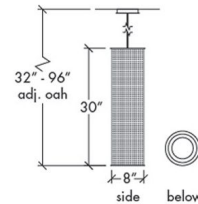

Description

Clarus Thin Round Shade Square Cutout Pendant features an Opal diffuser with a Black, Cast Bronze, or Chrome finish. One 60 watt, 120 volt A19 type medium base incandescent bulb is required, but not included. Made in the USA. UL and cUL listed. 8 inch width x 30 inch height x 96 inch maximum overall length.

Shown in chrome / opal

Specifications

COLOR	Opal
BODY FINISH	Chrome
WATTAGE	8W
DIMMER	Standard 120V
DIMENSIONS	96"L x 8"W x 30"H
BULB NOT INCLUDED	1 x A19/Medium (E26)/8W/120V LED
OTHER BULB OPTIONS	1 x A19/Medium (E26)/60W/120V Incandescent
COUNTRY OF ORIGIN	United States