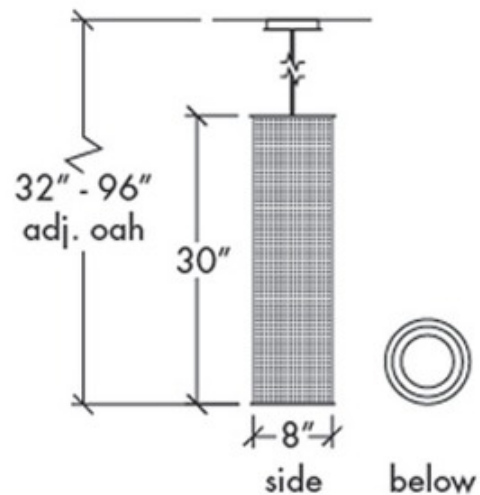

**BRAND**

Ultralights

**DESCRIPTION**

Clarus Thin Round Shade Square Cutout Pendant features an Opal diffuser with a Black, Cast Bronze, or Chrome finish. One 60 watt, 120 volt A19 type medium base incandescent bulb is required, but not included. Made in the USA. UL and cUL listed. 8 inch width x 30 inch height x 96 inch maximum overall length.

*Shown in: Chrome / Opal*

<b>SHADE COLOR</b>	Opal
<b>BODY FINISH</b>	Chrome
<b>LAMP</b>	1 x A19/Medium (E26)/60W/120V Incandescent
<b>WATTAGE</b>	60W
<b>DIMMER</b>	Incandescent
<b>DIMENSIONS</b>	96"L x 8"W x 30"H

*Technical Information*

<b>APERTURE SIZE</b>	0.000"
----------------------	--------

PRODUCT NUMBER ULT367085

COMPANY	PROJECT	FIXTURE TYPE	APPROVED BY	DATE