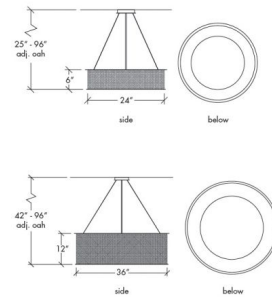

Description

Clarus Shaded Quatrefoil Cutout Drum Pendant features an Opal diffuser with a Black, Cast Bronze, or Chrome finish. Available in small and large sizes with Incandescent or LED lamping options. Incandescent: 60 watt, 120 volt A19 type medium base incandescent bulbs are required, but not included. LED: One 30 watt, 120 volt 3000K 85CRI LED type module is included. Dimmable with a 0-10V dimmer, sold separately. Made in the USA. UL and cUL listed. Small: 24 inch width x 6 inch height x 96 inch maximum overall length. Large: 36 inch width x 12 inch height x 96 inch maximum overall length.

Shown in chrome / opal

Specifications

COLOR	Opal
BODY FINISH	Chrome
WATTAGE	172W
DIMMER	Standard 120V
DIMENSIONS	25"L x 24"W x 6"H
BULB NOT INCLUDED	4 x A19/Medium (E26)/43W/120V Incandescent
COUNTRY OF ORIGIN	United States