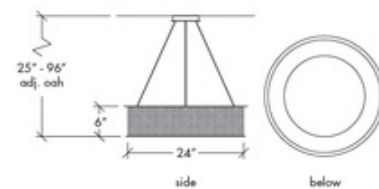

COMPANY	PROJECT	FIXTURE TYPE	APPROVED BY	DATE