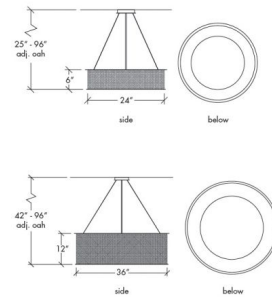

### Description

Clarus Shaded Quatrefoil Cutout Drum Pendant features an Opal diffuser with a Black, Cast Bronze, or Chrome finish. Available in small and large sizes with Incandescent or LED lamping options. Incandescent: 60 watt, 120 volt A19 type medium base incandescent bulbs are required, but not included. LED: One 30 watt, 120 volt 3000K 85CRI LED type module is included. Dimmable with a 0-10V dimmer, sold separately. Made in the USA. UL and cUL listed. Small: 24 inch width x 6 inch height x 96 inch maximum overall length. Large: 36 inch width x 12 inch height x 96 inch maximum overall length.

### Specifications

|                   |  |
|-------------------|--|
| COLOR             | Opal                                       |
| BODY FINISH       | Chrome                                     |
| WATTAGE           | 172W                                       |
| DIMMER            | Standard 120V                              |
| DIMENSIONS        | 25"L x 24"W x 6"H                          |
| BULB NOT INCLUDED | 4 x A19/Medium (E26)/43W/120V Incandescent |
| COUNTRY OF ORIGIN | United States                              |