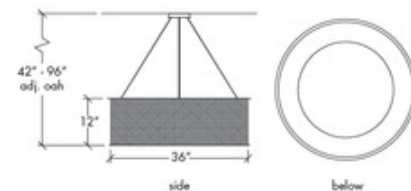

COMPANY	PROJECT	FIXTURE TYPE	APPROVED BY	DATE