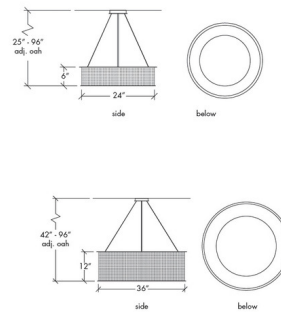

### Description

The sleek Clarus Square Cutout Drum Pendant features an inner opal diffuser with a Cast Bronze, Chrome, or Black finish. Perfect for a dining room or kitchen. Made in the USA. UL and cUL listed. Small: 24 inch width x 6 inch height x 96 inch maximum overall length. Large: 36 inch width x 12 inch height x 96 inch maximum overall length. Choose the incandescent bulb option for the flexibility of using different types of bulbs (incandescent or LED). Choose the integrated LED module for an easy, permanent option.

### Specifications

|                   |  |
|-------------------|--|
| COLOR             | Opal                                       |
| BODY FINISH       | Cast Bronze                                |
| WATTAGE           | 240W                                       |
| DIMMER            | Standard 120V                              |
| DIMENSIONS        | 96"L x 24"W x 6"H                          |
| BULB NOT INCLUDED | 4 x A19/Medium (E26)/60W/120V Incandescent |
| COUNTRY OF ORIGIN | United States                              |