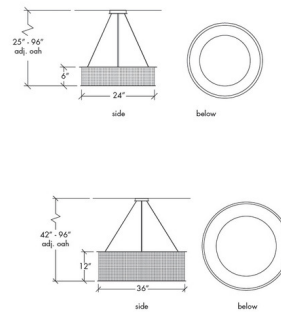

Description

The sleek Clarus Square Cutout Drum Pendant features an inner opal diffuser with a Cast Bronze, Chrome, or Black finish. Perfect for a dining room or kitchen. Made in the USA. UL and cUL listed. Small: 24 inch width x 6 inch height x 96 inch maximum overall length. Large: 36 inch width x 12 inch height x 96 inch maximum overall length. Choose the incandescent bulb option for the flexibility of using different types of bulbs (incandescent or LED). Choose the integrated LED module for an easy, permanent option.

Shown in cast bronze / opal

Specifications

COLOR	Opal
BODY FINISH	Cast Bronze
WATTAGE	240W
DIMMER	Standard 120V
DIMENSIONS	96"L x 24"W x 6"H
BULB NOT INCLUDED	4 x A19/Medium (E26)/60W/120V Incandescent
COUNTRY OF ORIGIN	United States