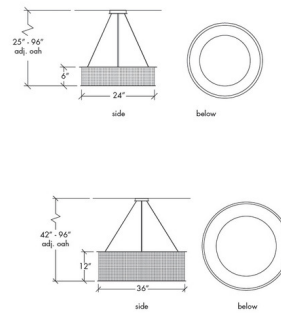

### Description

The sleek Clarus Square Cutout Drum Pendant features an inner opal diffuser with a Cast Bronze, Chrome, or Black finish. Perfect for a dining room or kitchen. Made in the USA. UL and cUL listed. Small: 24 inch width x 6 inch height x 96 inch maximum overall length. Large: 36 inch width x 12 inch height x 96 inch maximum overall length. Choose the incandescent bulb option for the flexibility of using different types of bulbs (incandescent or LED). Choose the integrated LED module for an easy, permanent option.

### Specifications

COLOR	Opal
BODY FINISH	Chrome
WATTAGE	30W
DIMMER	0-10V
DIMENSIONS	96"L x 24"W x 6"H
INTEGRATED LED MODULE	1 x LED/30W/120-277V LED
COUNTRY OF ORIGIN	United States

CLICK TO VIEW PRODUCT