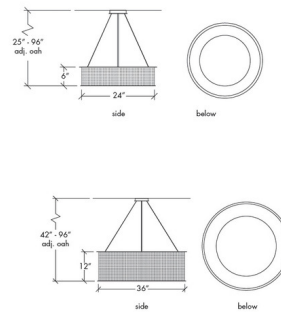

Description

The sleek Clarus Square Cutout Drum Pendant features an inner opal diffuser with a Cast Bronze, Chrome, or Black finish. Perfect for a dining room or kitchen. Made in the USA. UL and cUL listed. Small: 24 inch width x 6 inch height x 96 inch maximum overall length. Large: 36 inch width x 12 inch height x 96 inch maximum overall length. Choose the incandescent bulb option for the flexibility of using different types of bulbs (incandescent or LED). Choose the integrated LED module for an easy, permanent option.

Shown in black / opal

Specifications

COLOR	Opal
BODY FINISH	Black
WATTAGE	30W
DIMMER	0-10V
DIMENSIONS	96"L x 36"W x 12"H
INTEGRATED LED MODULE	1 x LED/30W/120-277V LED
COUNTRY OF ORIGIN	United States

CLICK TO VIEW PRODUCT