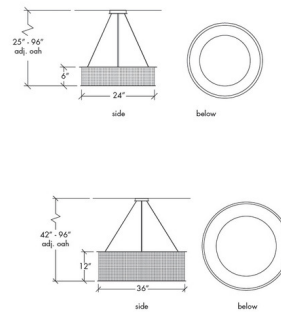

### Description

The sleek Clarus Square Cutout Drum Pendant features an inner opal diffuser with a Cast Bronze, Chrome, or Black finish. Perfect for a dining room or kitchen. Made in the USA. UL and cUL listed. Small: 24 inch width x 6 inch height x 96 inch maximum overall length. Large: 36 inch width x 12 inch height x 96 inch maximum overall length. Choose the incandescent bulb option for the flexibility of using different types of bulbs (incandescent or LED). Choose the integrated LED module for an easy, permanent option.

### Specifications

COLOR . . . . .	Opal
BODY FINISH . . . . .	Black
WATTAGE . . . . .	30W
DIMMER . . . . .	0-10V
DIMENSIONS . . . . .	96"L x 36"W x 12"H
INTEGRATED LED MODULE . . . . .	1 x LED/30W/120-277V LED
COUNTRY OF ORIGIN . . . . .	United States