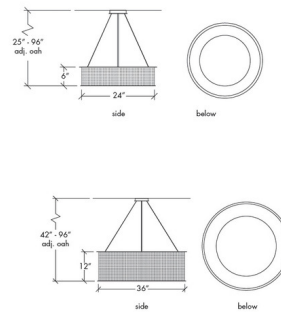

### Description

The sleek Clarus Square Cutout Drum Pendant features an inner opal diffuser with a Cast Bronze, Chrome, or Black finish. Perfect for a dining room or kitchen. Made in the USA. UL and cUL listed. Small: 24 inch width x 6 inch height x 96 inch maximum overall length. Large: 36 inch width x 12 inch height x 96 inch maximum overall length. Choose the incandescent bulb option for the flexibility of using different types of bulbs (incandescent or LED). Choose the integrated LED module for an easy, permanent option.

### Specifications

COLOR	Opal
BODY FINISH	Chrome
WATTAGE	360W
DIMMER	Standard 120V
DIMENSIONS	96"L x 36"W x 12"H
BULB NOT INCLUDED	6 x A19/Medium (E26)/60W/120V Incandescent
COUNTRY OF ORIGIN	United States