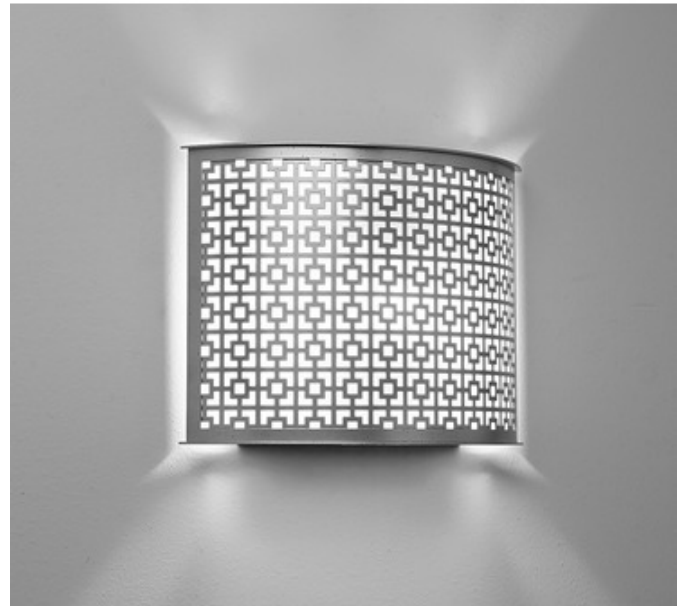

BRAND

Ultralights

DESCRIPTION

The Clarus Rounded Geometric Cutout Wall Light features a Cast Bronze, Chrome, or Black finish. Incandescent: 60 watt, 120 volt A19 type medium base incandescent bulbs are required, but not included. LED: One 6 watt, 120 volt LED module is included. 7 inch width x 13 inch height x 4 inch depth. ADA compliant. Made in the USA.

Shown in: Chrome / Opal

SHADE COLOR	Opal
BODY FINISH	Chrome
LAMP	1 x LED/6W/120V LED
WATTAGE	6W
DIMMER	N/A
DIMENSIONS	12"W x 9"H x 4"D

ITEM NUMBER ULT367172

COMPANY	PROJECT	FIXTURE TYPE	APPROVED BY	DATE