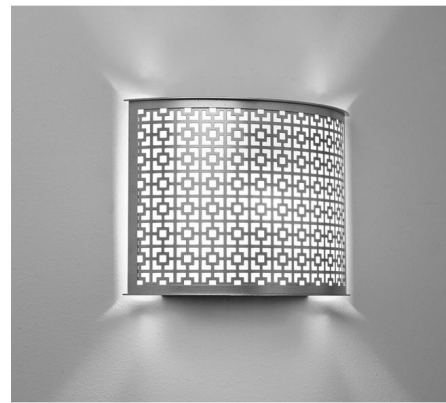

## Clarus Rounded Geometric Cutout Wall Light By UltraLights

### Description

The Clarus Rounded Geometric Cutout Wall Light features a Cast Bronze, Chrome, or Black finish. Incandescent: 60 watt, 120 volt A19 type medium base incandescent bulbs are required, but not included. LED: One 6 watt, 120 volt LED module is included. 7 inch width x 13 inch height x 4 inch depth. ADA compliant. Made in the USA.

Shown in chrome / opal

### Specifications

COLOR	Opal
BODY FINISH	Chrome
WATTAGE	6W
DIMMER	0-10V
DIMENSIONS	12"W x 9"H x 4"D
INTEGRATED LED MODULE	1 x LED/6W/120-277V LED
COUNTRY OF ORIGIN	United States

CLICK TO VIEW PRODUCT

Notes: