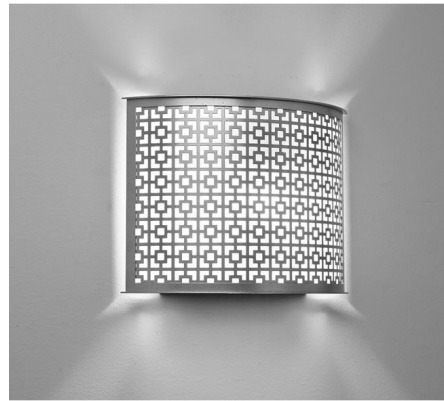

Lightology

lightology.com
866-954-4489
04-25-26

Project: _____

Company: _____

Location: _____ Fixture Type: _____

SPEC #: **ULT367172**

Approved On: _____ Approved By: _____

Clarus Rounded Geometric Cutout Wall Light By UltraLights

Description

The Clarus Rounded Geometric Cutout Wall Light features a Cast Bronze, Chrome, or Black finish. Incandescent: 60 watt, 120 volt A19 type medium base incandescent bulbs are required, but not included. LED: One 6 watt, 120 volt LED module is included. 7 inch width x 13 inch height x 4 inch depth. ADA compliant. Made in the USA.

Shown in chrome / opal

Specifications

COLOR	Opal
BODY FINISH	Chrome
WATTAGE	6W
DIMMER	0-10V
DIMENSIONS	12"W x 9"H x 4"D
INTEGRATED LED MODULE	1 x LED/6W/120-277V LED
COUNTRY OF ORIGIN	United States

CLICK TO VIEW PRODUCT