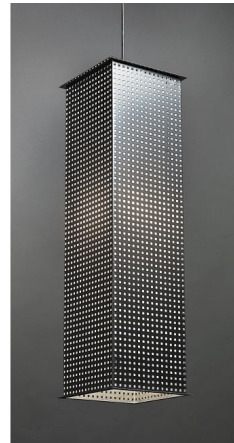

Lightology

lightology.com
866-954-4489
04-12-26

Project: _____

Company: _____

Location: _____ Fixture Type: _____

SPEC #: **ULT367215**

Approved On: _____ Approved By: _____

Clarus Long Square Shade Square Cutout Pendant By UltraLights

Description

The Clarus Long Square Exposed Square Cutout Pendant features a Cast Bronze, Chrome, or Black finish. Available in small and large sizes. 60 watt, 120 volt A19 type medium base incandescent bulbs are required, but not included. Made in the USA. Small: 6 inch width x 15 inch height. Medium: 8 inch width x 30 inch height. 96 inch length.

Shown in black / opal

Specifications

COLOR	Opal
BODY FINISH	Black
WATTAGE	8W
DIMMER	Standard 120V
DIMENSIONS	96"L x 8"W x 30"H
BULB NOT INCLUDED	1 x A19/Medium (E26)/8W/120V LED
OTHER BULB OPTIONS	1 x A19/Medium (E26)/60W/120V Incandescent
COUNTRY OF ORIGIN	United States