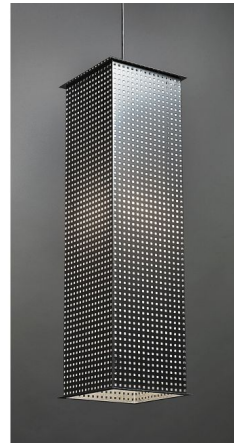

Lightology

lightology.com
866-954-4489
06-04-26

Project: _____

Company: _____

Location: _____ Fixture Type: _____

SPEC #: **ULT367215**

Approved On: _____ Approved By: _____

Clarus Long Square Shade Square Cutout Pendant By UltraLights

Description

The Clarus Long Square Exposed Square Cutout Pendant features a Cast Bronze, Chrome, or Black finish. Available in small and large sizes. 60 watt, 120 volt A19 type medium base incandescent bulbs are required, but not included. Made in the USA. Small: 6 inch width x 15 inch height. Medium: 8 inch width x 30 inch height. 96 inch length.

Shown in black / opal

Specifications

COLOR	Opal
BODY FINISH	Black
WATTAGE	8W
DIMMER	Standard 120V
DIMENSIONS	96"L x 8"W x 30"H
BULB NOT INCLUDED	1 x A19/Medium (E26)/8W/120V LED
OTHER BULB OPTIONS	1 x A19/Medium (E26)/60W/120V Incandescent
COUNTRY OF ORIGIN	United States