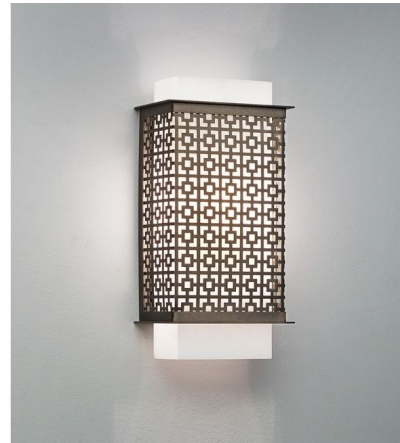

## Clarus Squared Geometric Cutout Wall Light By UltraLights

### Description

The Clarus Squared Geometric Cutout Wall Light features a Cast Bronze, Chrome, or Black finish. Incandescent: 60 watt, 120 volt A19 type medium base incandescent bulbs are required, but not included. LED: One 6 watt, 120 volt LED module is included. 7 inch width x 13 inch height x 4 inch depth. ADA compliant. Made in the USA.

Shown in black / opal

### Specifications

COLOR	Opal
BODY FINISH	Black
WATTAGE	6W
DIMMER	0-10V
DIMENSIONS	7"W x 13"H x 4"D
INTEGRATED LED MODULE	1 x LED/6W/120-277V LED
COUNTRY OF ORIGIN	United States

CLICK TO VIEW PRODUCT

Notes: