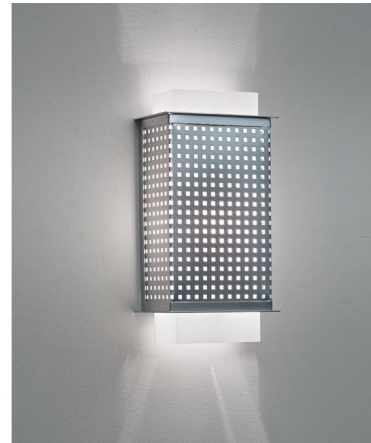

## Clarus Squared Square Cutout Wall Light By UltraLights

### Description

The Clarus Squared Square Cutout Wall Light features a Cast Bronze, Chrome, or Black finish. Incandescent: 60 watt, 120 volt A19 type medium base incandescent bulbs are required, but not included. LED: One 6 watt, 120 volt LED module is included. 7 inch width x 13 inch height x 4 inch depth. ADA compliant. Made in the USA.

Shown in chrome / opal

### Specifications

COLOR	Opal
BODY FINISH	Chrome
WATTAGE	6W
DIMMER	0-10V
DIMENSIONS	7"W x 13"H x 4"D
INTEGRATED LED MODULE	1 x LED/6W/120-277V LED
COUNTRY OF ORIGIN	United States

CLICK TO VIEW PRODUCT

Notes: