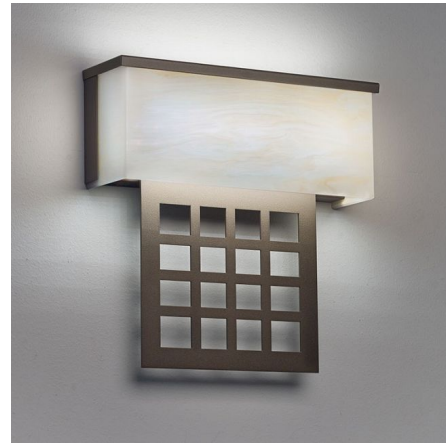

Lightology

lightology.com
866-954-4489
07-10-26

Project: _____

Company: _____

Location: _____ Fixture Type: _____

SPEC #: **ULT367347**

Approved On: _____ Approved By: _____

Modelli 15326 Wall Light

By UltraLights

Description

Modelli 15326 Wall Sconce features a White Swirl or Opal diffuser with a Cast Bronze, Chrome, or Black finish. One 8 watt, 120 volt 3000K 85CRI LED type bulb is included. Dimmable with a 0-10V dimmer, sold separately. ADA compliant. Made in the USA. 14.75 inch width x 14.5 inch height x 4 inch depth.

Shown in cast bronze / white swirl

Specifications

COLOR	White Swirl
BODY FINISH	Cast Bronze
WATTAGE	8W
DIMMER	0-10V
DIMENSIONS	14.75"W x 14.5"H x 4"D
INTEGRATED LED MODULE	1 x LED/8W/120-277V LED
COUNTRY OF ORIGIN	United States