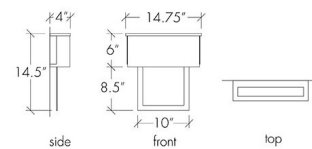

By UltraLights

Description

Modelli 15327 Wall Light features a White Swirl or Opal diffuser with a Cast Bronze, Chrome, or Black finish. One 8 watt, 120 volt 3000K 85CRI LED type bulb is included. Dimmable with a 0-10V dimmer, sold separately. ADA compliant. Made in the USA. 14.75 inch width x 14.5 inch height x 4 inch depth.

Shown in chrome / white swirl

Specifications

COLOR White Swirl
BODY FINISH Chrome
WATTAGE 8W
DIMMER 0-10V
DIMENSIONS 14.75"W x 14.5"H x 4"D
INTEGRATED LED MODULE 1 x LED/8W/120-277V LED
COUNTRY OF ORIGIN United States