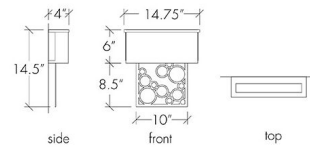

By UltraLights

Description

Modelli 15329 Wall Light features a White Swirl or Opal diffuser with a Cast Bronze, Chrome, or Black finish. One 8 watt, 120 volt 3000K 85CRI LED type bulb is included. Dimmable with a 0-10V dimmer, sold separately. ADA compliant. Made in the USA. 14.75 inch width x 14.5 inch height x 4 inch depth.

Shown in chrome / white swirl

Specifications

COLOR White Swirl
BODY FINISH Chrome
WATTAGE 8W
DIMMER 0-10V
DIMENSIONS 14.75"W x 14.5"H x 4"D
INTEGRATED LED MODULE 1 x LED/8W/120-277V LED
COUNTRY OF ORIGIN United States