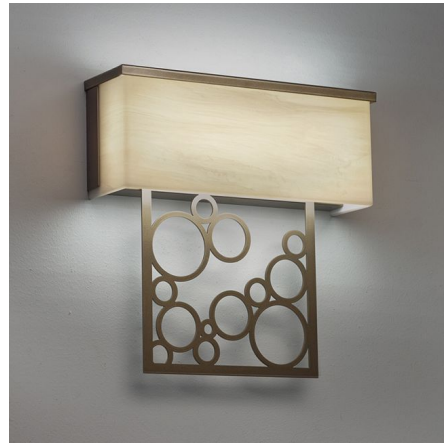

Lightology

lightology.com
866-954-4489
07-10-26

Project: _____

Company: _____

Location: _____ Fixture Type: _____

SPEC #: **ULT367367**

Approved On: _____ Approved By: _____

Modelli 15329 Wall Light

By UltraLights

Description

Modelli 15329 Wall Light features a White Swirl or Opal diffuser with a Cast Bronze, Chrome, or Black finish. One 8 watt, 120 volt 3000K 85CRI LED type bulb is included. Dimmable with a 0-10V dimmer, sold separately. ADA compliant. Made in the USA. 14.75 inch width x 14.5 inch height x 4 inch depth.

Shown in chrome / white swirl

Specifications

COLOR White Swirl
BODY FINISH Chrome
WATTAGE 8W
DIMMER 0-10V
DIMENSIONS 14.75"W x 14.5"H x 4"D
INTEGRATED LED MODULE 1 x LED/8W/120-277V LED
COUNTRY OF ORIGIN United States