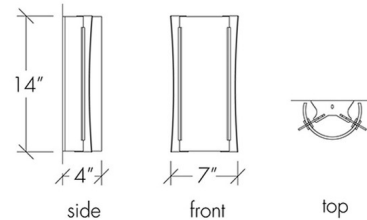

Shown in chrome / white swirl

Specifications

COLOR	Opal
BODY FINISH	Chrome
WATTAGE	120W
DIMMER	Standard 120V
DIMENSIONS	7"W x 14"H x 4"D
BULB NOT INCLUDED	2 x B10/Candelabra (E12)/60W/120V Incandescent
OTHER BULB OPTIONS	2 x B10/Candelabra (E12)/60W/120V Incandescent
COUNTRY OF ORIGIN	United States