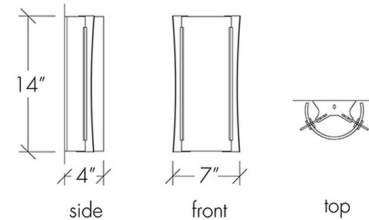

### Specifications

COLOR	White Swirl
BODY FINISH	Chrome
WATTAGE	8W
DIMMER	0-10V
DIMENSIONS	7"W x 14"H x 4"D
INTEGRATED LED MODULE	1 x LED/8W/120-277V LED
COUNTRY OF ORIGIN	United States

### Technical Information

PRODUCT DIMENSIONS	Backplate: 4" x 7"
--------------------	--------------------

CLICK TO VIEW PRODUCT

Notes: