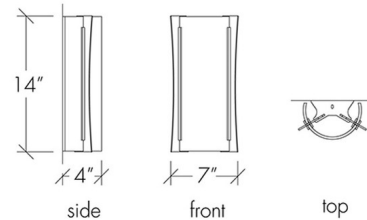

Shown in chrome / white swirl

Specifications

COLOR White Swirl
BODY FINISH Chrome
WATTAGE 8W
DIMMER 0-10V
DIMENSIONS 7"W x 14"H x 4"D
INTEGRATED LED MODULE 1 x LED/8W/120-277V LED
COUNTRY OF ORIGIN United States

Technical Information

PRODUCT DIMENSIONS Backplate: 4" x 7"

CLICK TO VIEW PRODUCT

Notes: