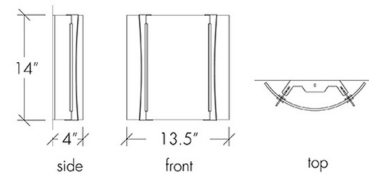

### Specifications

COLOR	White Swirl
BODY FINISH	Cast Bronze
WATTAGE	120W
DIMMER	Standard 120V
DIMENSIONS	7"W x 14"H x 4"D
BULB NOT INCLUDED	2 x B11/Candelabra (E12)/60W/120V Incandescent
OTHER BULB OPTIONS	2 x B10/Candelabra (E12)/60W/120V Incandescent
COUNTRY OF ORIGIN	United States

### Technical Information

PRODUCT DIMENSIONS	Backplate: 8" x 13"
--------------------	---------------------

CLICK TO VIEW PRODUCT

Notes: