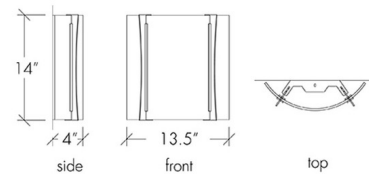

Description

The Genesis Short Bar Wall Sconce brings an understated elegance to your interior space. The acrylic diffuser is supported by decorative metal clip accents. Features a White Swirl or Opal acrylic diffuser and Cast Bronze, Black, or Chrome finish. Available with an integrated LED light source or retrofit E12 LED bulbs. ADA compliant. Damp location rated. ADA compliant. Damp location rated. Made in the USA. UL listed.

Shown in cast bronze / white swirl

Specifications

COLOR	White Swirl
BODY FINISH	Cast Bronze
WATTAGE	120W
DIMMER	Standard 120V
DIMENSIONS	7"W x 14"H x 4"D
BULB NOT INCLUDED	2 x B11/Candelabra (E12)/60W/120V Incandescent
OTHER BULB OPTIONS	2 x B10/Candelabra (E12)/60W/120V Incandescent
COUNTRY OF ORIGIN	United States

Technical Information

PRODUCT DIMENSIONS	Backplate: 8" x 13"
--------------------	---------------------

CLICK TO VIEW PRODUCT

Notes: